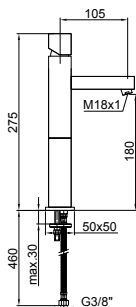

Monomando lavabo alto
acabado cromo.

Basin single-lever extended height mixer, chrome finish.

Mitigeur lavabo haut, fini chromé.

Ref. 87109
Cromado - Chrome - Chromé
274,58 €