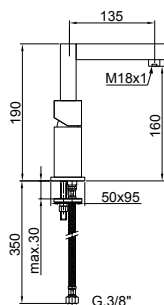

Monomando lavabo
acabado cromo, caño giratorio.

Basin single-lever, swivel spout, in chrome finish.

Mitigeur lavabo, bec pivotant, fini chromé.

Ref. 87117
Cromado - Chrome - Chromé
269,57 €

Ref. 87118
Cromado - Chrome - Chromé
347,84 €