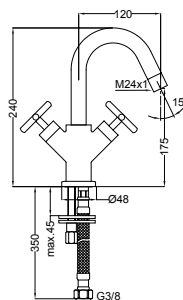

TERRA

Mezclador bimando lavabo,
acabado cromo.

Basin mixer twin-lever, chrome.

Mélangeur lavabo, fini chromé.

Ref. 74107

Cromado - Chrome - Chromé

227,76 €

Ref. 74108

Cromado - Chrome - Chromé

239,70 €