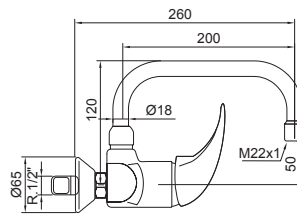

Monomando fregadero con caño giratorio en U, acabado cromo.

Kitchen single -lever with U swivel spout, chrome.

Mitigeur évier avec bec en U pivotant, fini chromé.

Ref. 65651/58

Cromado - Chrome - Chromé

112,56 €