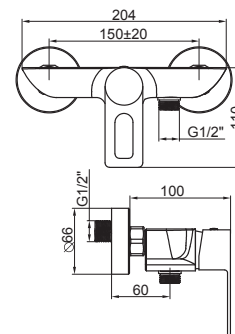

Ref. 10424

Cromado
Chrome
Chromé

118,03 €

Ref. 10424/0

Cromado
Chrome
Chromé

102,59 €

Monomando ducha acabado cromo, con soporte orientable y mango de ducha anticálcico.

Shower single-lever automatic diverter and anti-limescale shower handset, chrome finish.

Mitigeur douche fini chromé, avec douchette anti calcaire et support orientable.