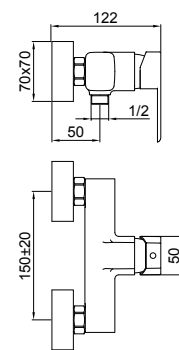

Ref. 20424

Cromado - Chrome - Chromé

176,82 €

Monomando ducha acabado cromo, con flexible, soporte orientable y mango de ducha anticálcico.

Shower single-lever, automatic diverter, anti-limescale shower handset, chrome finish.

Mitigeur douche fini chromé, flexible, douchette et support orientable.

Ref. 20424/0

Cromado - Chrome - Chromé

157,44 €