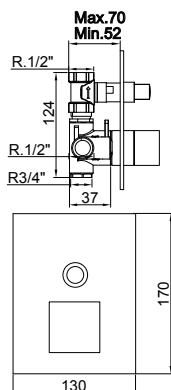

Monomando ducha empotrado acabado cromo con **2 salidas**. Sin complementos.

Wall mounted shower single-lever mixer with 2 ways, chrome finish. Without accessories.

Mitigeur douche encastrable avec 2 sorties, fini chromé. Sans accessoires.

Ref. 87556

Cromado - Chrome - Chromé

283,65 €