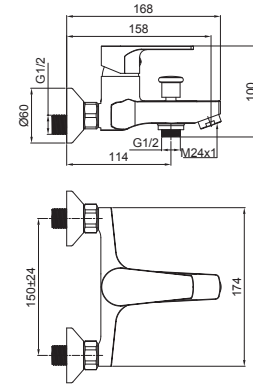

EBRO

Monomando baño-ducha acabado cromo. Inversor automático, soporte orientable, flexo y mango de ducha anticálcico.

Bath-shower single -lever with flexible, automatic diverter, anti-limescale shower handset, chrome finish.

Mitigeur bain-douche, fini chromé. Flexible, inverseur automatique, douchette anti calcaire. Support orientable.

Ref. 38555
Cromado - Chrome - Chromé
71,10 €