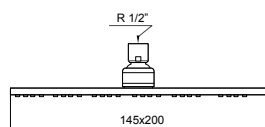

COMPLEMENTOS

Rociador rectangular latón
200 x 145 mm anticalcáreo
acabado cromo.

Squared fixed shower head anti
calcareous 200 x 145 mm, chrome.

Tête de douche carrée anti calcaire
200 x 145 mm, fini chromé.

Ref. 4019

Cromado - Chrome - Chromé

196,35 €