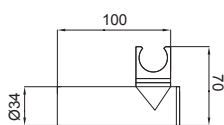

Soporte de ducha orientable
tubular orientable.

*Adjustable shower head bracket,
chrome.*

*Support pour douchette réglable,
fini chromé.*

● **Ref. 4026**
Cromado - Chrome - Chromé
20,24 €