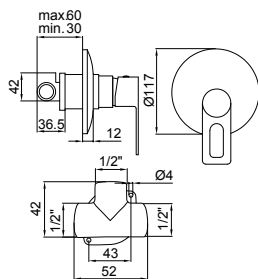

IRIS

Monomando ducha empotrado
de 1 vía acabado cromo.

Wall mounted shower single-lever mixer with 1 outlet. Chrome finish.

Mitigeur douche encastrable,
1 sortie. Fini chromé.

Ref. 10425

Cromado
Chrome
Chromé

93,47 €