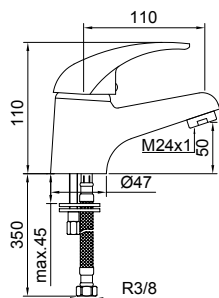

CINCO

Monomando lavabo, acabado cromo.
Basin single -lever, chrome finish.
Mitigeur lavabo, fini chromé.

● **Ref. 65107**
Cromado - Chrome - Chromé
46,04 €

● **Ref. 65108**
Cromado - Chrome - Chromé
66,93 €