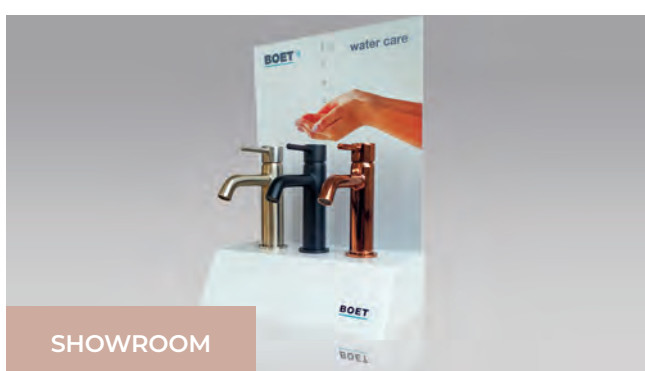

Índice - Index - Indice

Presentación	2-3
Compromiso	4-5
Historia	6-9
Atelier	10-11
Procesos de fabricación	12-13
Calidad y certificaciones	14-15
Iconografía	16-17
Novedades	18-19

GAMA PREMIUM 22

Colección Tube	24
Colección Iris	44
Colección Kali	52
Colección One	60
Colección Apolo	68
Colección Moon	74
Colección Prisma	80
Colección Ares	90
Colección Neos	100
Colección Tubular	110
Colección Ice	122
Colección Last	126

GAMA PRO 134

Colección Trianon MX	136
Colección Eros	144
Colección Inoa	154
Colección Back	162
Colección Duo	170
Colección Play	178
Colección Seis	188
Colección Jet	196
Colección Luca	206
Colección Ebro	218
Colección Cinco	226
Colección Urban	236
Colección City	244
Colección Link	252

GAMA COCINAS 260

GAMA BARRA VISTA 272

GAMA TERMOSTÁTICAS 286

Empotradas	288
Mezcladores	290

GAMA BIMANDO 292

Terra	294
Classic	300
Antique	306
Verona	312
Pisa	322

GAMA COLECTIVIDADES 328

Sensor	330
Impala	334
Temporizadas	340
Especiales	346

COMPLEMENTOS 352

SHOWROOM 362