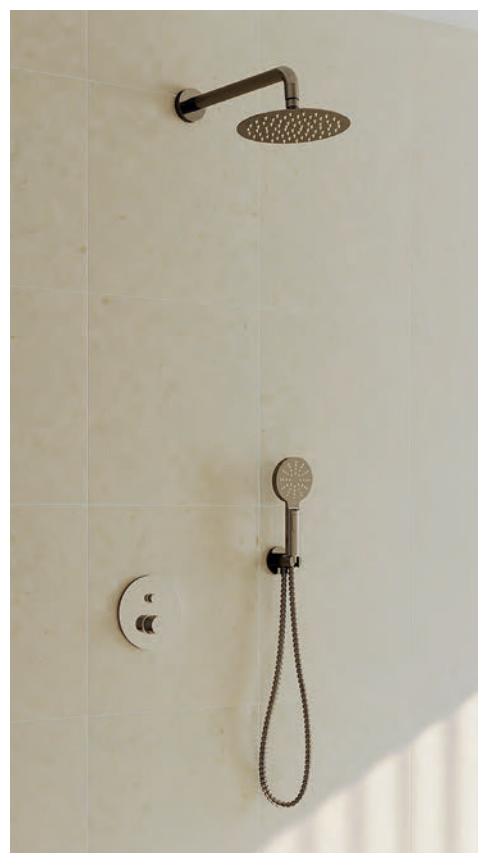

COMPLEMENTOS