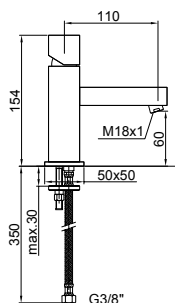

PRISMA

Monomando lavabo
acabado cromo.

Basin single-lever chrome finish.

Mitigeur lavabo, fini chromé.

Ref. 87107
Cromado - Chrome - Chromé
174,02 €