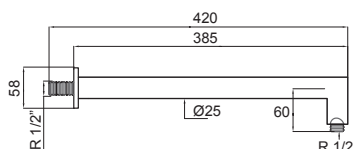

Brazo de ducha fijo cuadrado.
Brass squared fixed shower arm.
Bras de douche fix laiton carré.

Ref. 4014
Cromado - Chrome - Chromé
65,33 €

Ref. 4014/N
Negro mate - Black matte - Noir mat
71,86 €