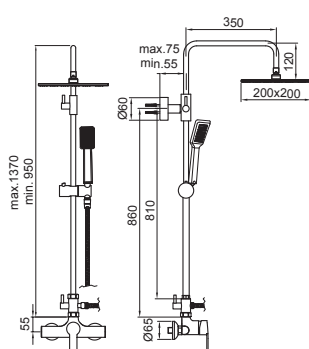

Ref. 96430/2
Cromado - Chrome - Chromé
366,07 €