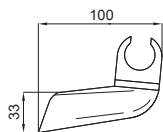

COMPLEMENTOS

Soporte de mango de ducha
ABS orientable 2 posiciones,
acabado cromo.

*Adjustable 2 positions shower head
bracket ABS, chrome.*

*Support pour douchette ABS
réglable 2 positions, fini chromé.*

● **Ref. 4020**
Cromado - Chrome - Chromé
10,75 €

● **Ref. 4020/N**
Negro mate - Black matte - Noir
mat
11,90 €