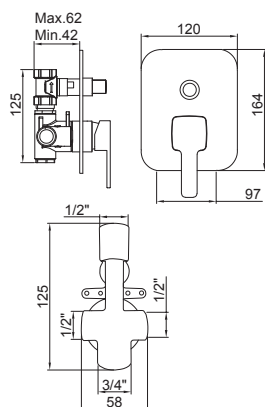

Monomando ducha empotrado acabado cromo, **2 salidas.**

Wall mounted shower single-lever mixer with **2 ways**, chrome finish.

Mitigeur douche encastrable avec **2 sorties**, fini chromé.

Ref. 94556

Cromado - Chrome - Chromé

235,41 €