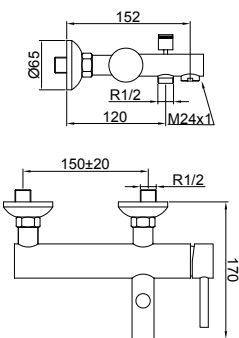

TUBULAR

Monomando baño-ducha acabado cromo. Inversor automático, soporte orientable, flexo y mango de ducha anticalcáreo.

Bath-shower single-lever with flexible, automatic diverter, anti-limescale shower handset, chrome finish.

Mitigeur bain-douche, fini chromé. Flexible, inverseur automatique, douchette anti calcaire. Support orientable.

Ref. 82555

Cromado - Chrome - Chromé

270,65 €

Ref. 82555/0

Cromado - Chrome - Chromé

240,72 €