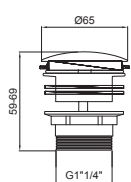

Pulsador rapid clic-clac.
Click clack basin waste.
Bonde clic-clac.

- **Ref. 4025**
  Cromado - Chrome - Chromé
  17,45 €
- **Ref. 4025/BC**
  Negro cromo PVD - Black chrome PVD - Noir chromé PVD
  21,64 €
- **Ref. 4025/G**
  Oro cepillado PVD - Brushed gold PVD - Or brossé PVD
  21,64 €
- **Ref. 4025/NQ**
  Níquel cepillado PVD - Brushed nickel PVD - Nickel brossé PVD
  21,64 €