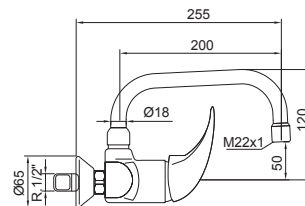

Monomando fregadero con caño giratorio en U, acabado cromo.

Kitchen single -lever with U swivel spout, chrome.

Mitigeur évier avec bec en U pivotant, fini chromé.

Ref. 65624/60

Cromado - Chrome - Chromé

108,43 €