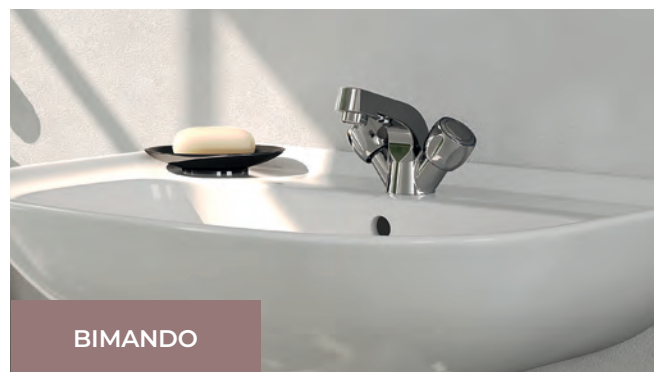

Índice - Index - Indice

Presentación	2-3
Compromiso	4-5
Historia	6-9
Atelier	10-11
Procesos de fabricación	12-13
Calidad y certificaciones	14-15
Iconografía	16-17
Novedades	18-19

GAMA PREMIUM 22

Colección Tube	24
Colección Iris	44
Colección Kali	52
Colección One	60
Colección Apolo	68
Colección Moon	74
Colección Prisma	80
Colección Ares	90
Colección Neos	100
Colección Tubular	110
Colección Ice	122
Colección Last	126

GAMA PRO 134

Colección Trianon MX	136
Colección Eros	144
Colección Inoa	154
Colección Back	162
Colección Duo	170
Colección Play	178
Colección Seis	188
Colección Jet	196
Colección Luca	206
Colección Ebro	218
Colección Cinco	226
Colección Urban	236
Colección City	244
Colección Link	252

GAMA COCINAS 260

GAMA BARRA VISTA 272

GAMA TERMOSTÁTICAS 286

Empotradas	288
Mezcladores	290

GAMA BIMANDO 292

Terra	294
Classic	300
Antique	306
Verona	312
Pisa	322

GAMA COLECTIVIDADES 328

Sensor	330
Impala	334
Temporizadas	340
Especiales	346

COMPLEMENTOS 352

SHOWROOM 362