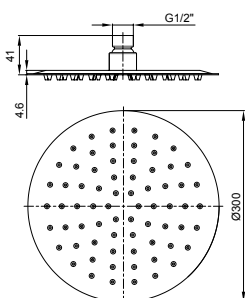

Rociador redondo antical 3
mm, de 30 cm.

Rounded fixed shower head
anti calcareous 3 mm, 30 cm.

Tête de douche ronde anti
calcaire 3 mm, 30 cm.

Ref. 4089

Cromado - Chrome - Chromé

88,33 €

Ref. 4089/N

Negro mate - Black matte - Noir mat

92,74 €