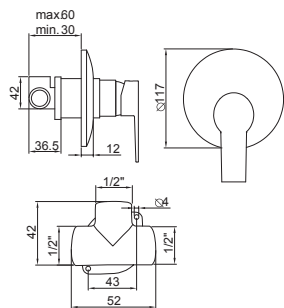

Monomando ducha empotrado de 1 vía acabado cromo. Sin complementos.

Back wall mounted shower single-lever mixer with **1 outlet**. Chrome finish. Without accessories.

Mitigeur douche encastrable, 1 sortie. fini chromé. Sans accessoires.

Ref. 21425
Cromado - Chrome - Chromé
65,28 €