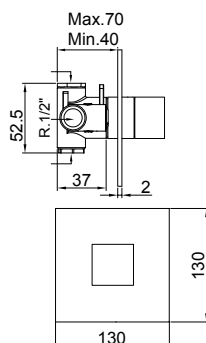

Monomando ducha empotrado de 1 vía acabado cromo. Sin complementos.

Wall mounted shower single-lever mixer with 1 outlet. Chrome finish. Without accessories.

Mitigeur douche encastrable, 1 sortie, fini chromé. Sans accessoires.

Ref. 87425

Cromado - Chrome - Chromé

225,82 €