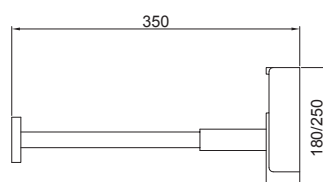

Ref. 82227

Cromado - Chrome - Chromé

116,96 €

Ref. 82228

Cromado - Chrome - Chromé

139,39 €

Sifón cilíndrico visto extensible.
Cylindrical and mounted siphon with extended rod.
Siphon cylindrique visible, extensible.