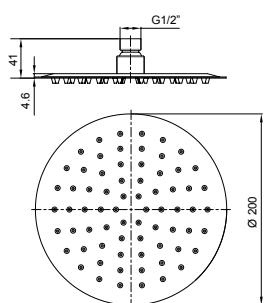

Rociador ducha inox slim
25 cm ø.

Overhead shower inox slim 25
cm ø.

Pomme de douche inox 25 cm ø.

Ref. 4084/25

Cromado - Chrome - Chromé

42,42 €

Ref. 4084/25/BC

Negro cromo PVD - Black chrome
PVD - Noir chrome PVD

63,08 €

Ref. 4084/25/G

Oro cepillado PVD - Brushed gold
PVD - Or brossé PVD

59,94 €

Ref. 4084/25/NQ

Níquel cepillado PVD - Brushed
nickel PVD - Nickel brossé PVD

59,94 €