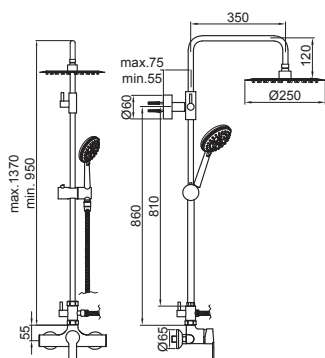

JET

Barra ducha vista telescópica con monomando. Mango antical 3 posiciones. Rociador redondo antical ABS.

Shower mixer set, height adjustable mixer shower system with round ABS overhead rainfall and high pressure 3 jets ABS handled shower, chrome.

Barre de douche extensible, avec mitigeur et sélecteur intégré, pomme de douche ronde et douchette ABS anti calcaires, fini chromé.

Ref. 96430/C
Cromado - Chrome - Chromé
274,43 €