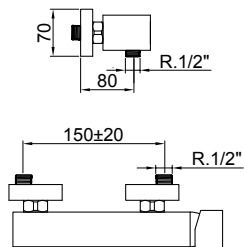

PRISMA

Monomando ducha acabado cromo, con flexible, soporte orientable y mango de ducha anticalcárea.

Shower single-lever, automatic diverter, anti-limescale shower handset, chrome finish.

Mitigeur douche fini chromé, flexible, douchette et support orientable.

Ref. 87424

Cromado - Chrome - Chromé

271,18 €

Ref. 87424/0

Cromado - Chrome - Chromé

239,50 €