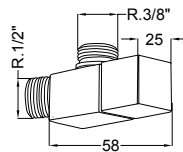

Llave de corte de 1/2 - 3/8.
Wall mounted stop tap.
Robinet d'arrêt encastrable.

Ref. 4029
Cromado - Chrome - Chromé
20,01 €