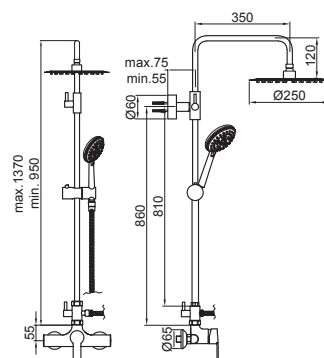

Ref. 96430/3
Cromado - Chrome - Chromé
366,07 €