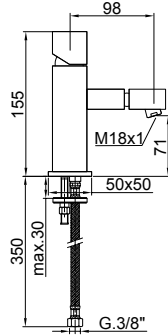

PRISMA

Monomando bidé con rótula giratoria, acabado cromo.

Bidet single-lever mixer, directional aerator, chrome finish.

Mitigeur bidet, bec orientable, fini chromé.

Ref. 87227

Cromado - Chrome - Chromé

165,33 €

Ref. 87228

Cromado - Chrome - Chromé

243,58 €