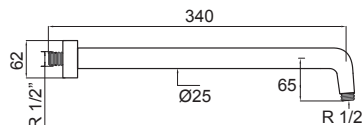

Brazo de ducha fijo tubular.
Brass tubular fixed shower arm.
Bras de douche fix laiton tube.

Ref. 4013
Cromado - Chrome - Chromé
34,15 €

Ref. 4013/N
Negro mate - Black matte - Noir mat
37,75 €

Ref. 4013/BC
Negro cromo PVD - Black chrome PVD - Noir chrome PVD
51,12 €